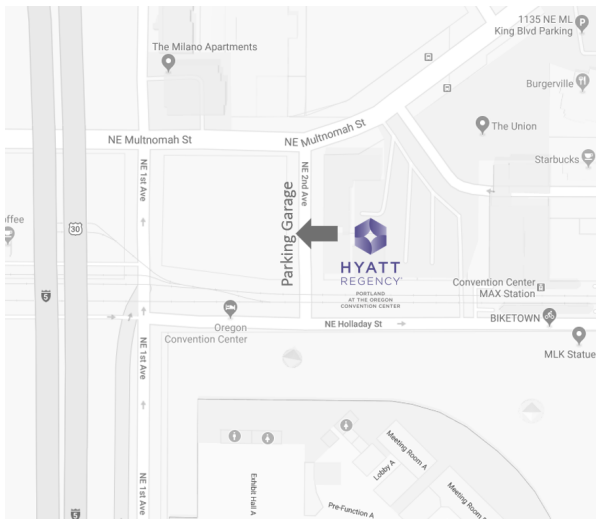

PARKING

The Hyatt Regency Portland's Self-Parking Garage is located on NE 2nd Ave between NE Multnomah Street and NE Holladay Street:

VALET PARKING

In and Out Privileges and Ability to Charge to Guest Rooms

PUBLIC PARKING LOCATED NEAR HYATT REGENCY PORTLAND